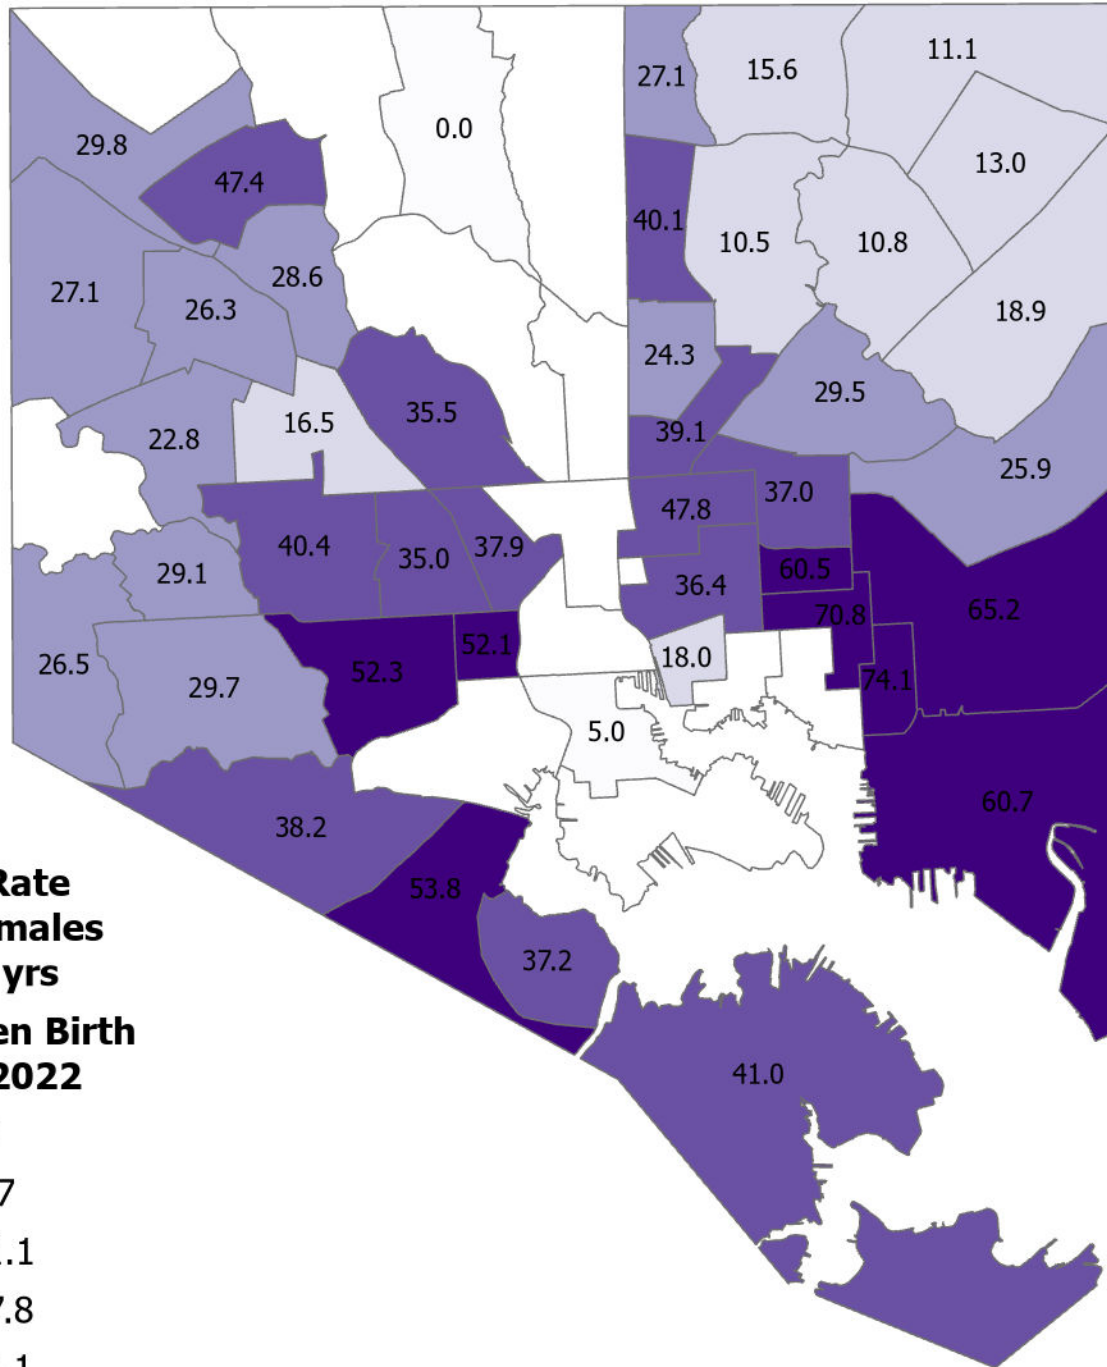

Teen Birth Rate by Neighborhood Baltimore City, 2020-2022

Legend

Teen Birth Rate
per 1000 females
aged 15-19 yrs

Average Teen Birth
Rate 2020-2022

- 0.0 - 6.9
- 6.9 - 20.7
- 20.7 - 31.1
- 31.1 - 47.8
- 47.8 - 74.1

0 0.5 1 2 3 4 Miles

Categorized by Natural Breaks
Rates suppressed for <5 teen births

Source: MDH Vital Statistics Records, 2020-2022
Prepared by the Bureau of Maternal and Child Health
Baltimore City Health Department, January 2025