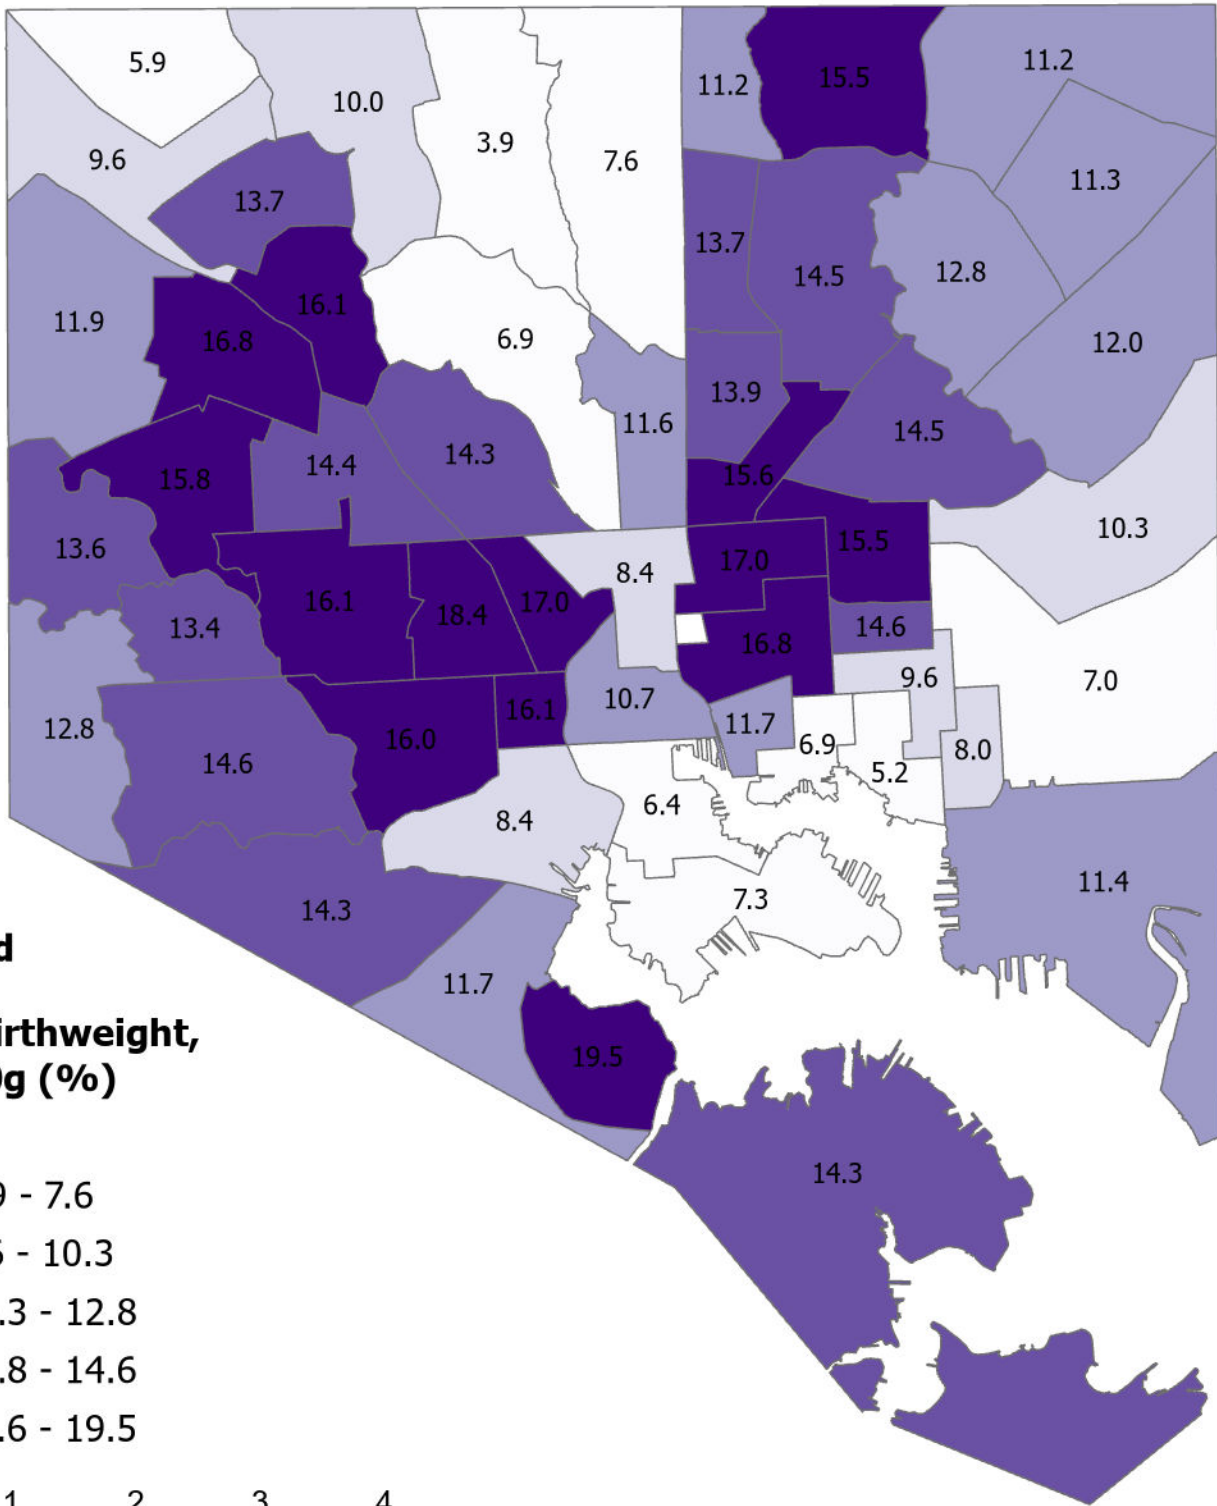

Low Birthweight by Neighborhood Baltimore City, 2018-2022

Legend

Low Birthweight,
<2500g (%)

- 3.9 - 7.6
- 7.6 - 10.3
- 10.3 - 12.8
- 12.8 - 14.6
- 14.6 - 19.5

0 0.5 1 2 3 4 Miles

Categorized by Natural Breaks

Source: MDH Vital Statistics Records, 2018-2022
Prepared by the Bureau of Maternal and Child Health
Baltimore City Health Department, January 2025